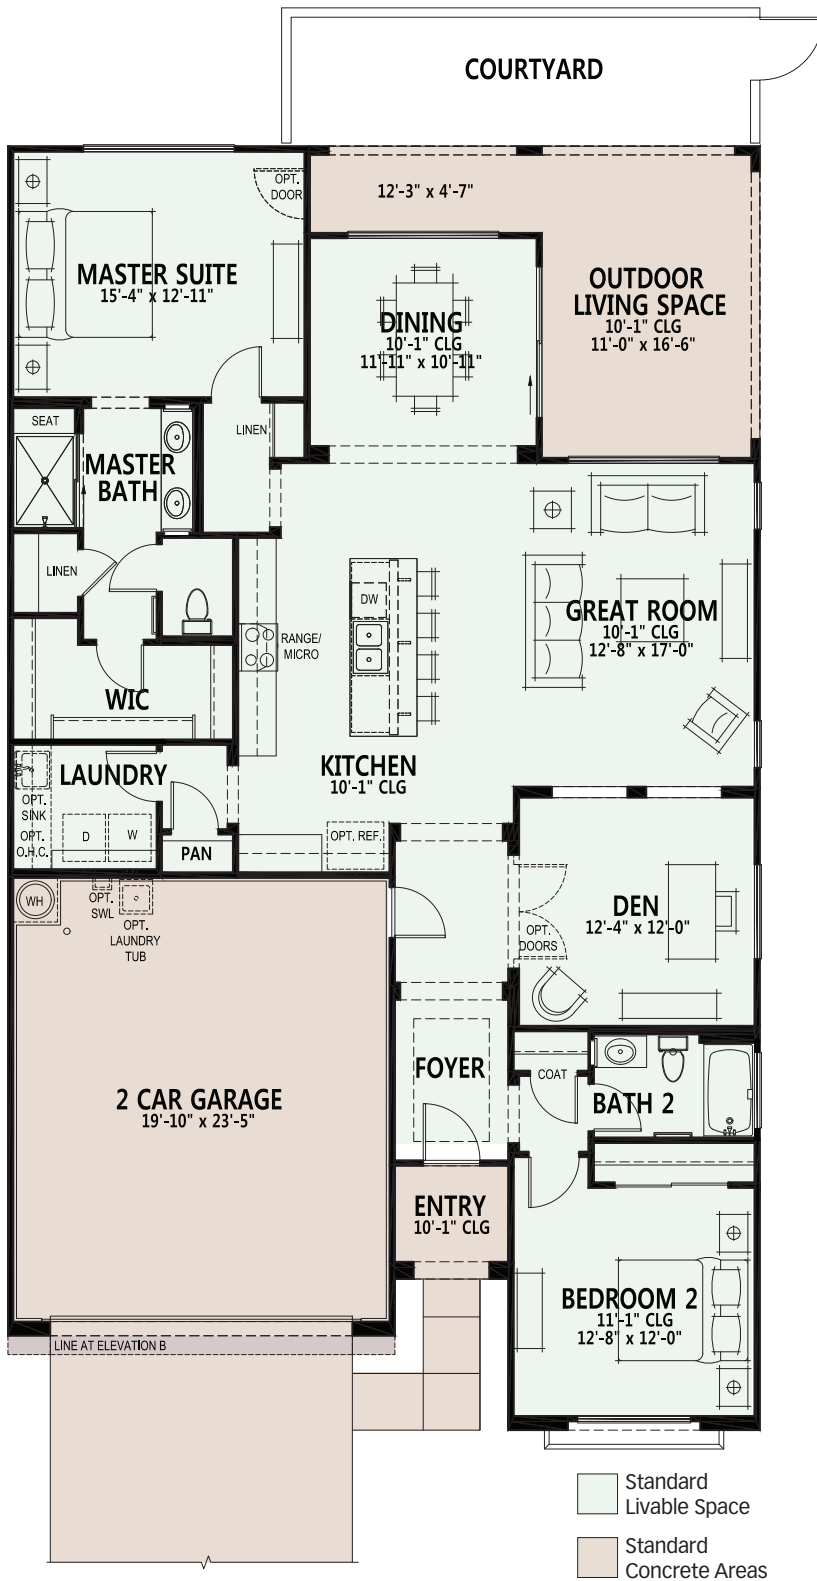

Lago

Floorplan - 1777

Villa Series

- Master Suite
- 2nd Bedroom
- Great Room
- Den
- 2 Baths
- 1,777 Sq. Ft.
- 2-Car Garage

Exterior Design A

Exterior Design B

At SaddleBrooke Ranch, you can personalize your home with a variety of options and features.

Opt. Curbless Shower

Add Tub To Master Bath

Due to the variety of options allowing you to personalize your home, there may be some options which cannot be combined due to structural limitations. Please check with your New Home or Design Consultant.