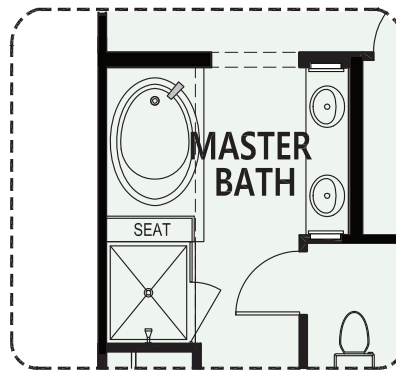

Lago

Floorplan - 1777

Villa Series

- Master Suite
- 2nd Bedroom
- Great Room
- Den
- 2 Baths
- 1,777 Sq. Ft.
- 2-Car Garage

Exterior Design A

Exterior Design B

At SaddleBrooke Ranch, you can personalize your home with a variety of options and features.

Opt. Curbless Shower

Add Tub To Master Bath

Due to the variety of options allowing you to personalize your home, there may be some options which cannot be combined due to structural limitations. Please check with your New Home or Design Consultant.