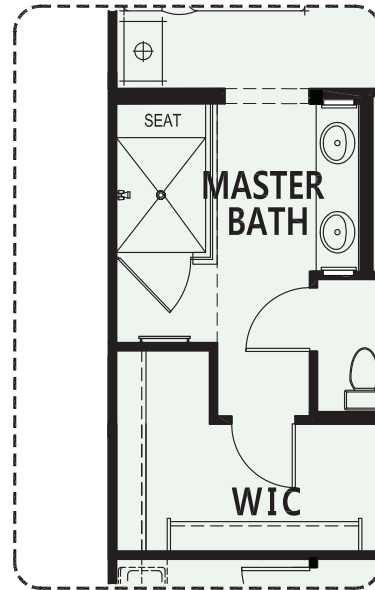

Lago

Floorplan - 1777

Villa Series

- Master Suite
- 2nd Bedroom
- Great Room
- Den
- 2 Baths
- 1,777 Sq. Ft.
- 2-Car Garage

Exterior Design A

Exterior Design B

At SaddleBrooke Ranch, you can personalize your home with a variety of options and features.

Opt. Curbless Shower

Add Tub To Master Bath

Due to the variety of options allowing you to personalize your home, there may be some options which cannot be combined due to structural limitations. Please check with your New Home or Design Consultant.