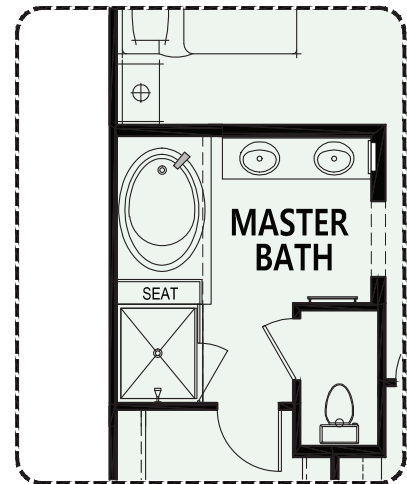

## Villa Series

- Master Suite
- 2nd Bedroom
- Great Room
- 2 Baths
- 1,500 Sq. Ft.
- 2-Car Garage

Exterior Design A

Exterior Design B

- Standard Livable Space
- Standard Concrete Areas

At SaddleBrooke Ranch, you can personalize your home with a variety of options and features.

Opt.Curbless Shower

Add Tub To Master Bath

Opt. 9080 S.G.D.

Due to the variety of options allowing you to personalize your home, there may be some options which cannot be combined due to structural limitations. Please check with your New Home or Design Consultant.