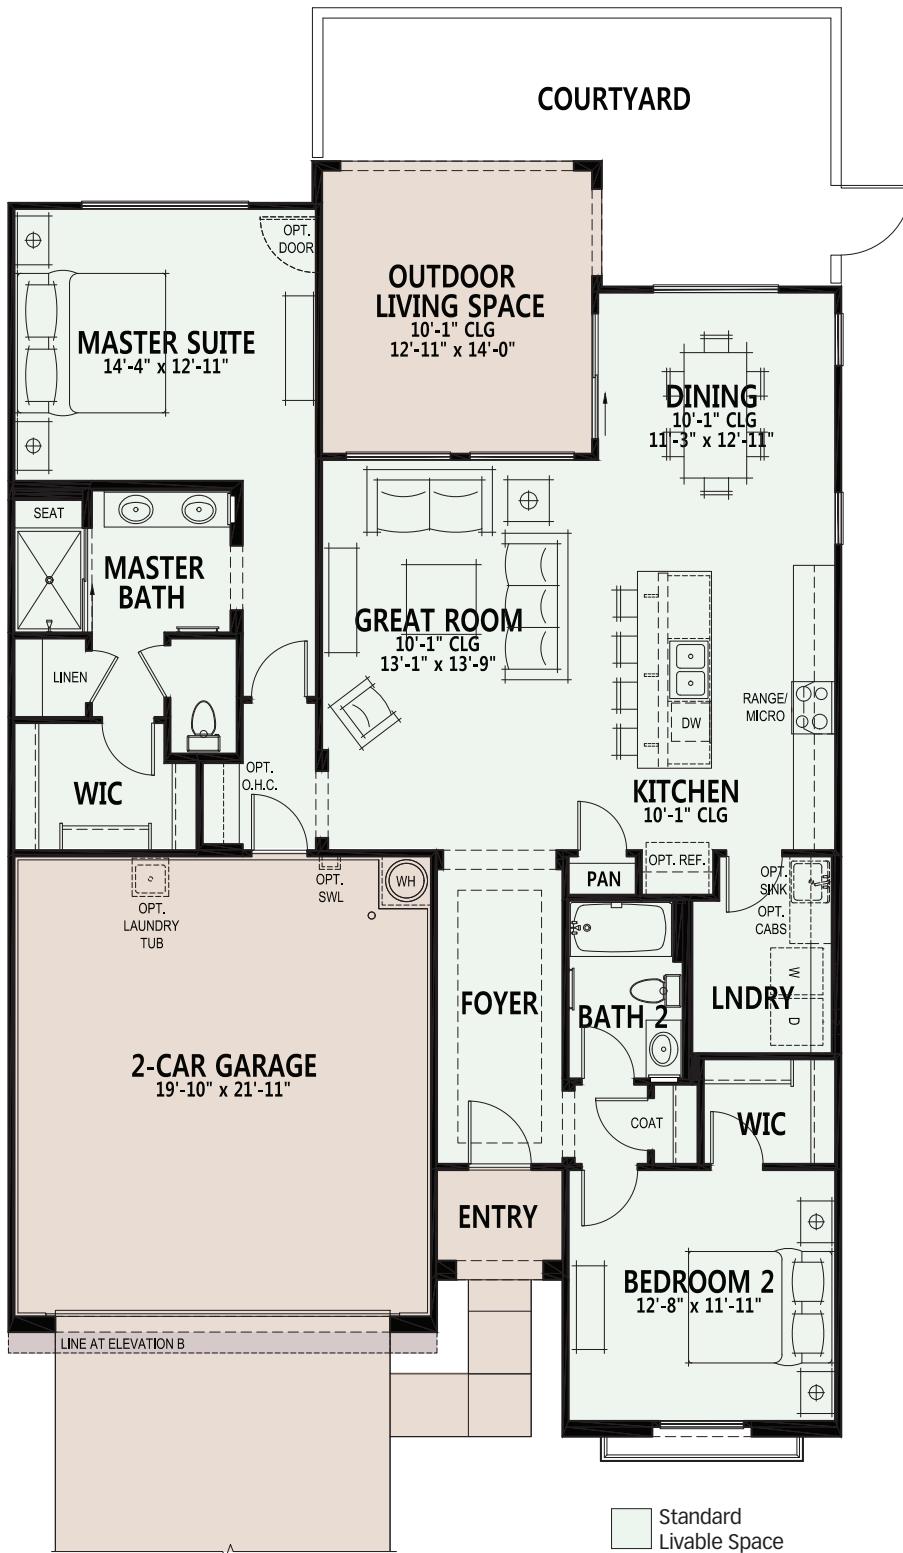

# Aria

Floorplan - 1500

## Villa Series

- Master Suite
- 2nd Bedroom
- Great Room
- 2 Baths
- 1,500 Sq. Ft.
- 2-Car Garage

Exterior Design A

Exterior Design B

- Standard Livable Space
- Standard Concrete Areas

At SaddleBrooke Ranch, you can personalize your home with a variety of options and features.

Opt.Curbless Shower

Add Tub To Master Bath

Opt. 9080 S.G.D.

Due to the variety of options allowing you to personalize your home, there may be some options which cannot be combined due to structural limitations. Please check with your New Home or Design Consultant.