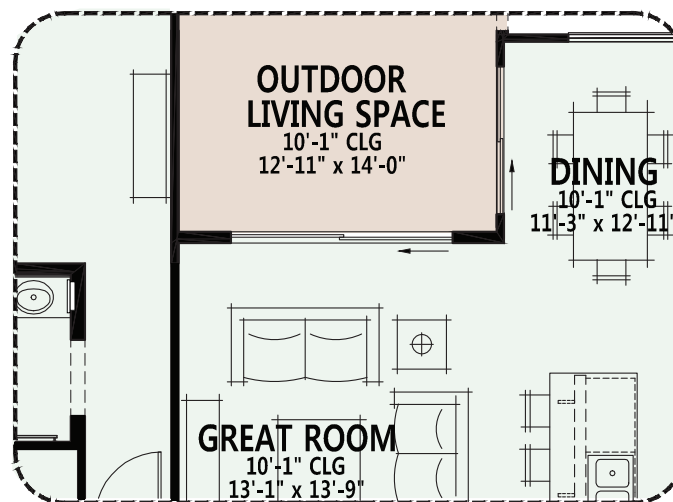

Opt. 9080 S.G.D.

Due to the variety of options allowing you to personalize your home, there may be some options which cannot be combined due to structural limitations. Please check with your New Home or Design Consultant.