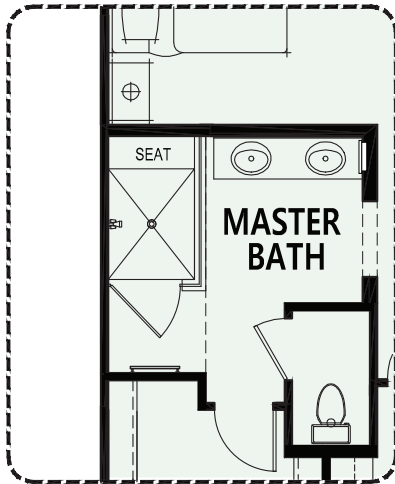

# Aria

Floorplan - 1500

## Villa Series

- Master Suite
- 2nd Bedroom
- Great Room
- 2 Baths
- 1,500 Sq. Ft.
- 2-Car Garage

Exterior Design A

Exterior Design B

- Standard Livable Space
- Standard Concrete Areas

At SaddleBrooke Ranch, you can personalize your home with a variety of options and features.

Opt.Curbless Shower

Add Tub To Master Bath

Opt. 9080 S.G.D.

Due to the variety of options allowing you to personalize your home, there may be some options which cannot be combined due to structural limitations. Please check with your New Home or Design Consultant.